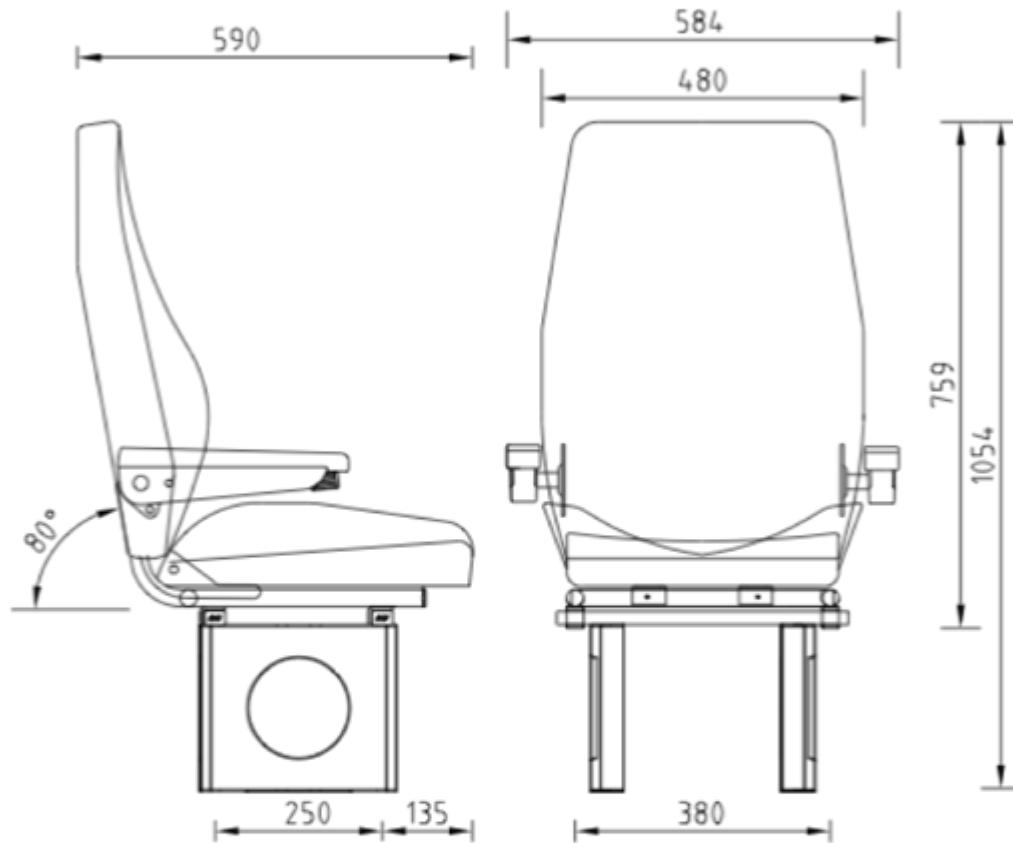

ISRI Game View Seat Specs

ISRI 1000/577 - FB

Technical Data:

- x Backrest angle: 80°
- x Seat Mass: 16 kg

Optional:

- x Armrests
- x Magazine pocket
- x Lap Belt
- x 4 Point